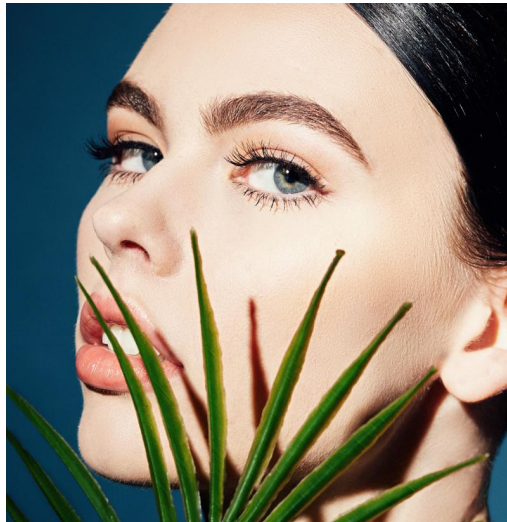

RYLEE ERICKSON

RYLEE ERICKSON

height: 5'11.5"
B30 W22.5 H34.5
dress: 0 shoe: 8.5
hair: blonde eyes: blue

westmodelmanagement.com
@westmodelmgmt