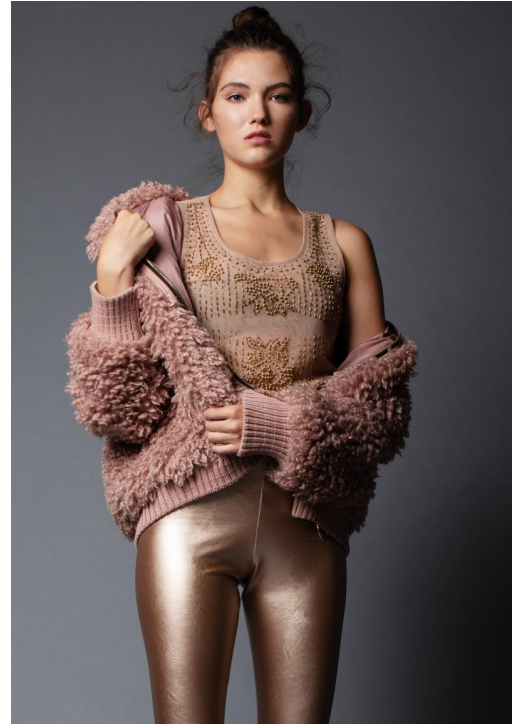

GRAYSON JONES

GRAYSON JONES

height: 5'10"
B33 W25 H36.5
dress: 2 shoe: 9
hair: brown eyes: hazel

westmodelmanagement.com
@westmodelmgmt