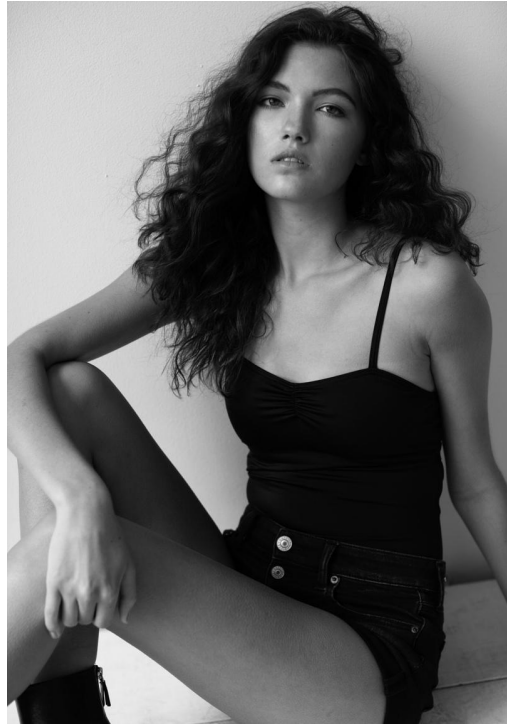

GRAYSON JONES

GRAYSON JONES

height: 5'10"
B33 W25 H36.5
dress: 2 shoe: 9
hair: brown eyes: hazel

westmodelmanagement.com
@westmodelmgmt