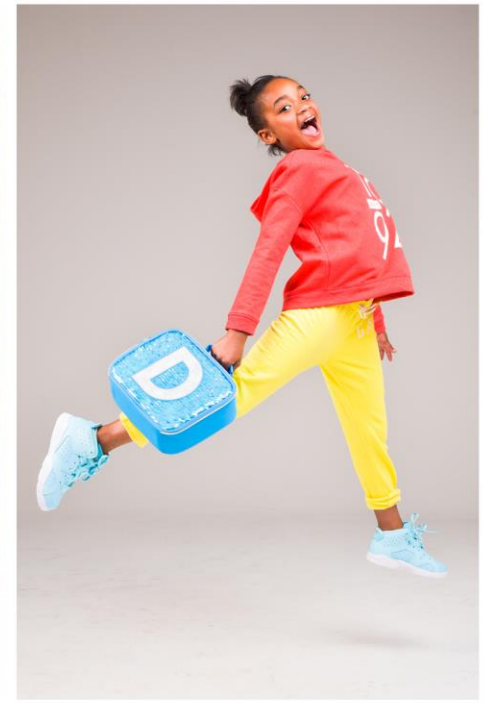

desiree

4'5" shirt 7/8 pant 7/8 shoe 2 hair sbrown eyes brown DOB 9/2008

desiree

est
model & talent
management

p.o. box 6276 chesterfield mo 63006
tel 636.527.7473 fax 636.527.7483

www.westmodelmanagement.com