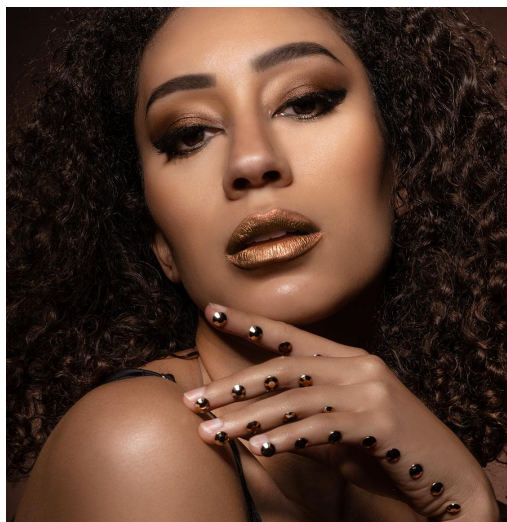

TORI WRIGHT

TORI WRIGHT

height: 5'7"
B33.5 W24 H35.5
dress: 2/4 shoe: 8.5
hair: brown eyes: brown

westmodelmanagement.com
@westmodelmgmt