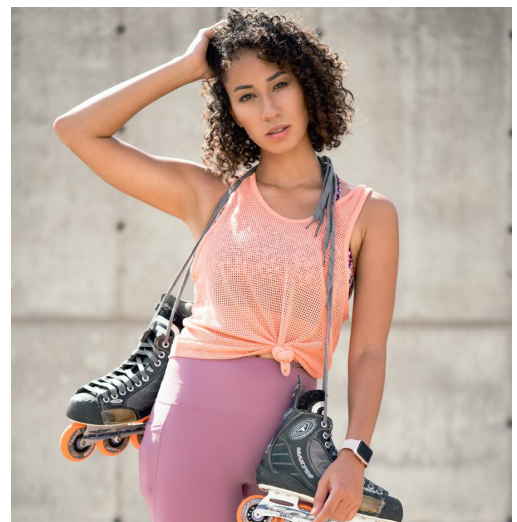

TORI WRIGHT

TORI WRIGHT

height: 5'7"
B33.5 W24 H35.5
dress: 2/4 shoe: 8.5
hair: brown eyes: brown

westmodelmanagement.com
@westmodelmgmt