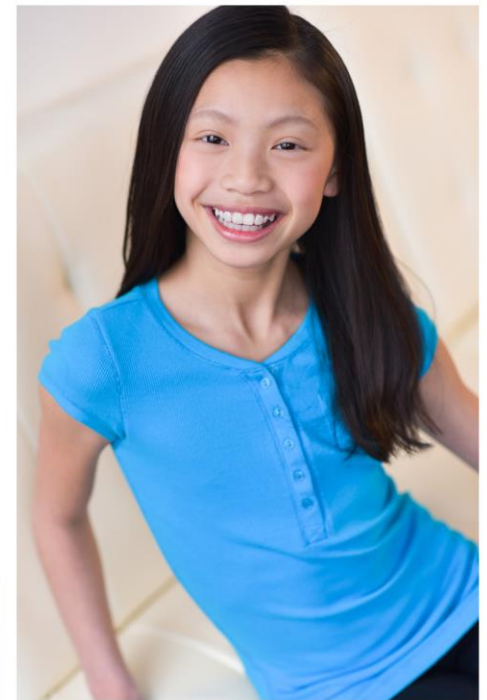

emily

4'4" shirt 8 pant 8 shoe 1 hair dark brown eyes brown DOB 11/2004

emily

est  
model & talent  
management

p.o. box 6276 chesterfield mo 63006  
tel 636.527.7473 fax 636.527.7483

[www.westmodelmanagement.com](http://www.westmodelmanagement.com)