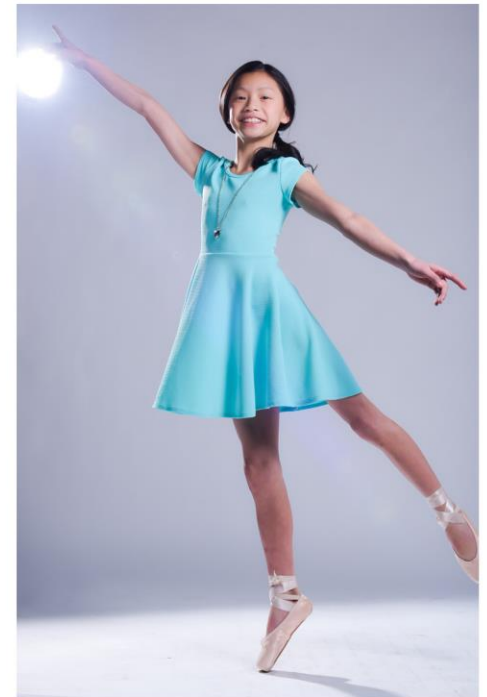

emily

4'4" shirt 8 pant 8 shoe 1 hair dark brown eyes brown DOB 11/2004

emily

est  
model & talent  
management

p.o. box 6276 chesterfield mo 63006  
tel 636.527.7473 fax 636.527.7483

[www.westmodelmanagement.com](http://www.westmodelmanagement.com)