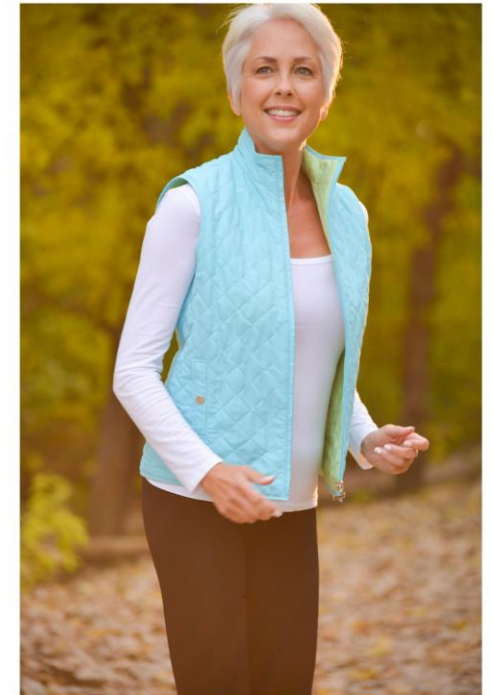

kathy

height 5'9" dress 4/6 bust 35 waist 28 hips 35 hair grey eyes blue shoe 7.5

kathy
mcquillan

p.o. box 6276 chesterfield mo 63006
tel 636.527.7473 fax 636.527.7483

www.westmodelmanagement.com