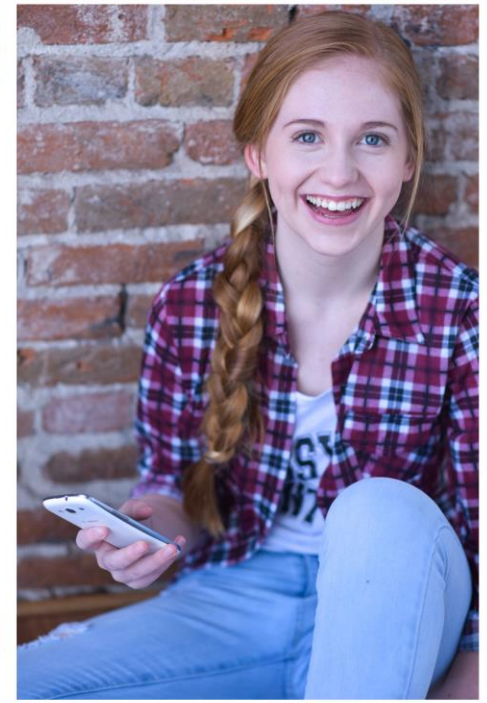

brianna

5'4" shirt 0 pant 2 shoe 7.5 hair strawberry blonde eyes blue DOB 1/2002

brianna

p.o. box 6276 chesterfield mo 63006
tel 636.527.7473 fax 636.527.7483

www.westmodelmanagement.com